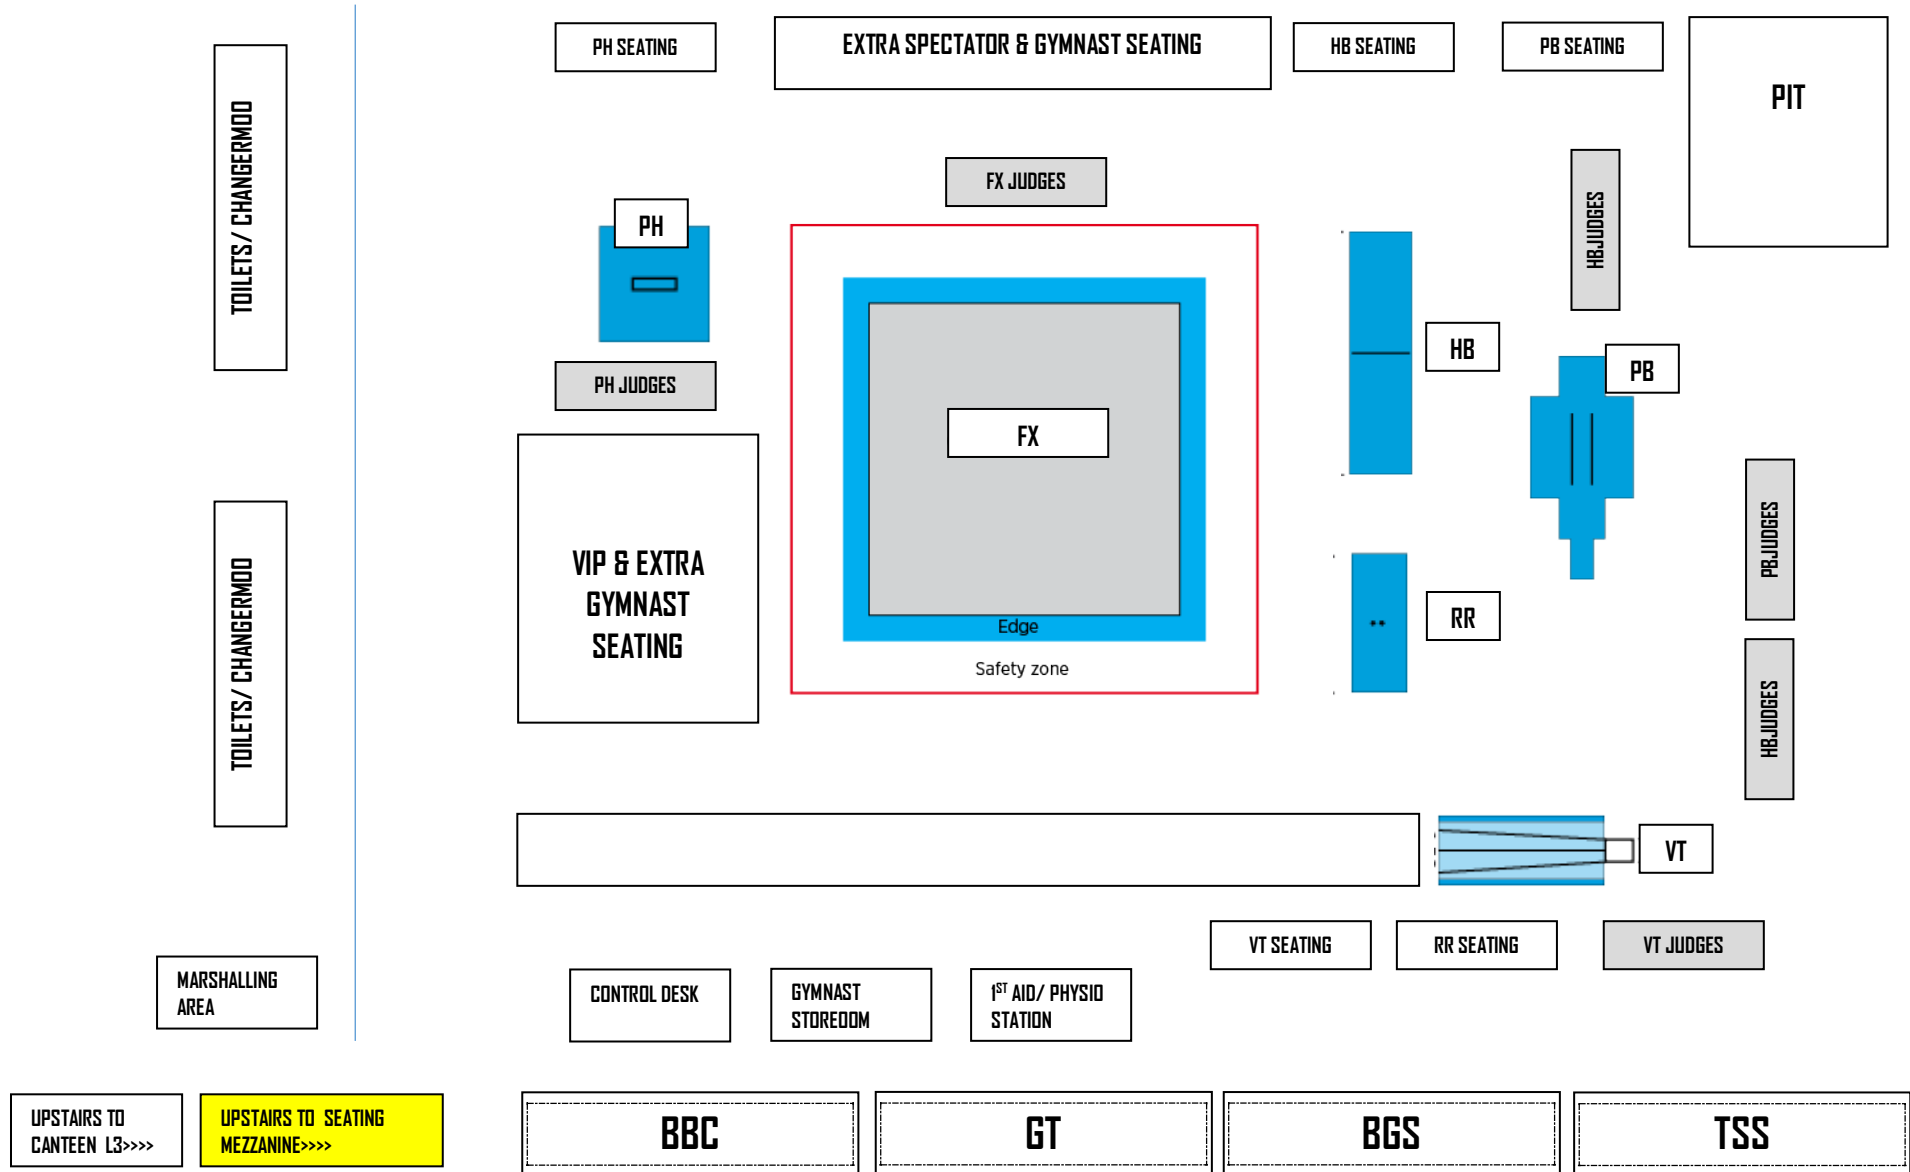

MAP OF BGS GYMNASIUM

UPSTAIRS TO CANTEEN L3>>>

UPSTAIRS TO SEATING MEZZANINE>>>

BBC

GT

BGS

TSS